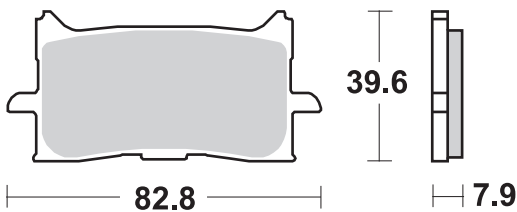

HONDA CRF 1100 L Africa Twin Adventure Sports

			RECOMMENDED	
HONDA				
CRF 1100 L Africa Twin Adventure Sports	20 - 21		940 SP*	657 LS

* = 2 sets required / 2 jeux pour l'Avant.

Available compounds

SBS 940 HS • SP